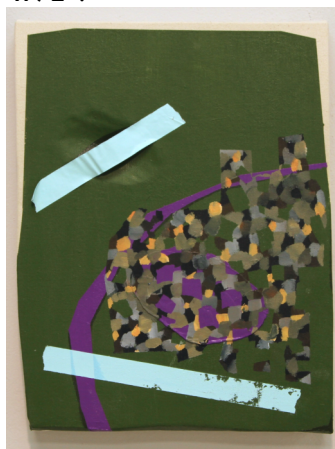

**New Works by Sam Ingram**  
Bachelor of Fine Arts Thesis Exhibition  
March 26-31, 2013

**Bounded Rationality.**  
Acrylic, spray paint, & plastic on shaped canvas. 12" x 12".

**Spacing Out.**  
Acrylic, oil, & photograph on panel. 15" x 17".

**Branching Out.**  
Acrylic, wallpaper, & masonite, on shaped panel. 15" x 17".

**Coated.**  
Acrylic & wainscoting on shaped panel. 15" x 17".

**Resistance Is Futile.**  
Acrylic, wood, & string on canvas. 68" x 72".

**Overpass.**  
Acrylic & aerosol paint on panel. 24" x 24".

**One Good Turn Deserves Another.**  
Acrylic, wood, & Styrofoam on shaped canvas. 48" x 40".

**Bridging the Gap.**  
Acrylic & plastic on canvas over shaped panel. 12" x 15".

## University Galleries, ISU Gallery 3 Map

- 1 **Bounded Rationality.** Acrylic, spray paint, & plastic on shaped canvas.
- 2 **Spacing Out.** Acrylic, oil, photograph, & spray paint on panel.
- 3 **Branching Out.** Acrylic, wallpaper, masonite, & graphite on shaped panel.
- 4 **Coated.** Acrylic & wainscoting on shaped panel.
- 5 **Resistance Is Futile.** Acrylic, wood, & string on canvas.
- 6 **Overpass.** Acrylic & spray paint on panel.
- 7 **One Good Turn Deserves Another.** Acrylic, wood, & Styrofoam on shaped canvas.
- 8 **Bridging the Gap.** Acrylic & plastic on canvas over shaped panel.
- 9 **Unfolding Planes.** Acrylic & plastic on panel.